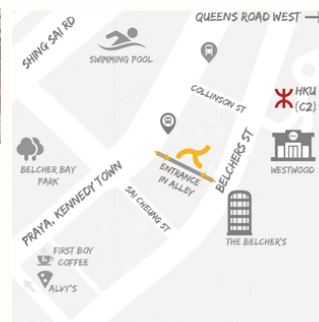

### HOW TO GET TO TRYBE

Address: G/F, Nam Hung Mansion, 5h Belcher's Street, Kennedy Town  
卑路乍街5-5H南雄大廈地下10B舖(巷子中間)

GoogleMaps coordinates: 22.285254, 114.131946

Parking is available in The Westwood shopping center and is less than a 5-minute walk  
If you need help WHATSAPP us on +852 5400 7710

📍 view of lane from Praya

We are halfway down an unnamed alley lane off Belcher's Street / Praya

📍 view of lane from Belcher's Street